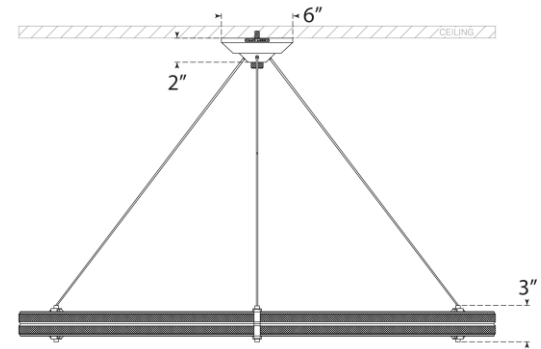

## Paxton 40" Ring Chandelier

Item # RL 5672NB

Designer: Ralph Lauren

O/A Height: 20" - 123"

Fixture Height: 3.25"

Width: 40"

Canopy: 6.75" Round

Finishes: BZ, NB, PN

Lightsource: Dedicated LED

Wattage: 85w (6800lm)

Weight: 24 Pounds

Note: Height Not Adjustable After Installation

Front View

Bottom View